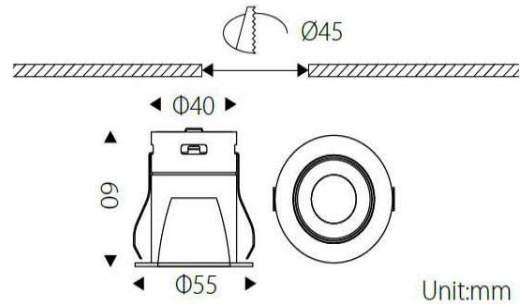

Eco Architectural-3W / 7W COB

Technical Information

- Power Supply: AC 220V~240V, 50/60Hz
- Power Consumption: 3W / 7W
- Light Source: COB
- Color: Warm White
- Color Temperature: 2700K
- CRI: >90
- Beam Angle: 15°
- Lumen: 180lm @ 3W / 400lm @ 7W
- Working Temperature: -20°C – 40°C

7W

3W

eco Architectural