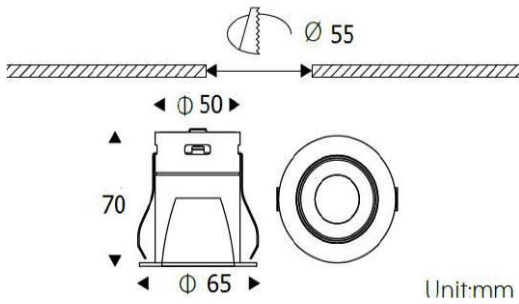

Eco Architectural-3W / 7W COB

Technical Information

- Power Supply: AC 220V~240V, 50/60Hz
- Power Consumption: 3W / 7W
- Light Source: COB
- Color: Warm White
- Color Temperature: 2700K
- CRI: >90
- Beam Angle: 15°
- Lumen: 180lm @ 3W / 400lm @ 7W
- Working Temperature: -20°C – 40°C

7W

3W

eco Architectural